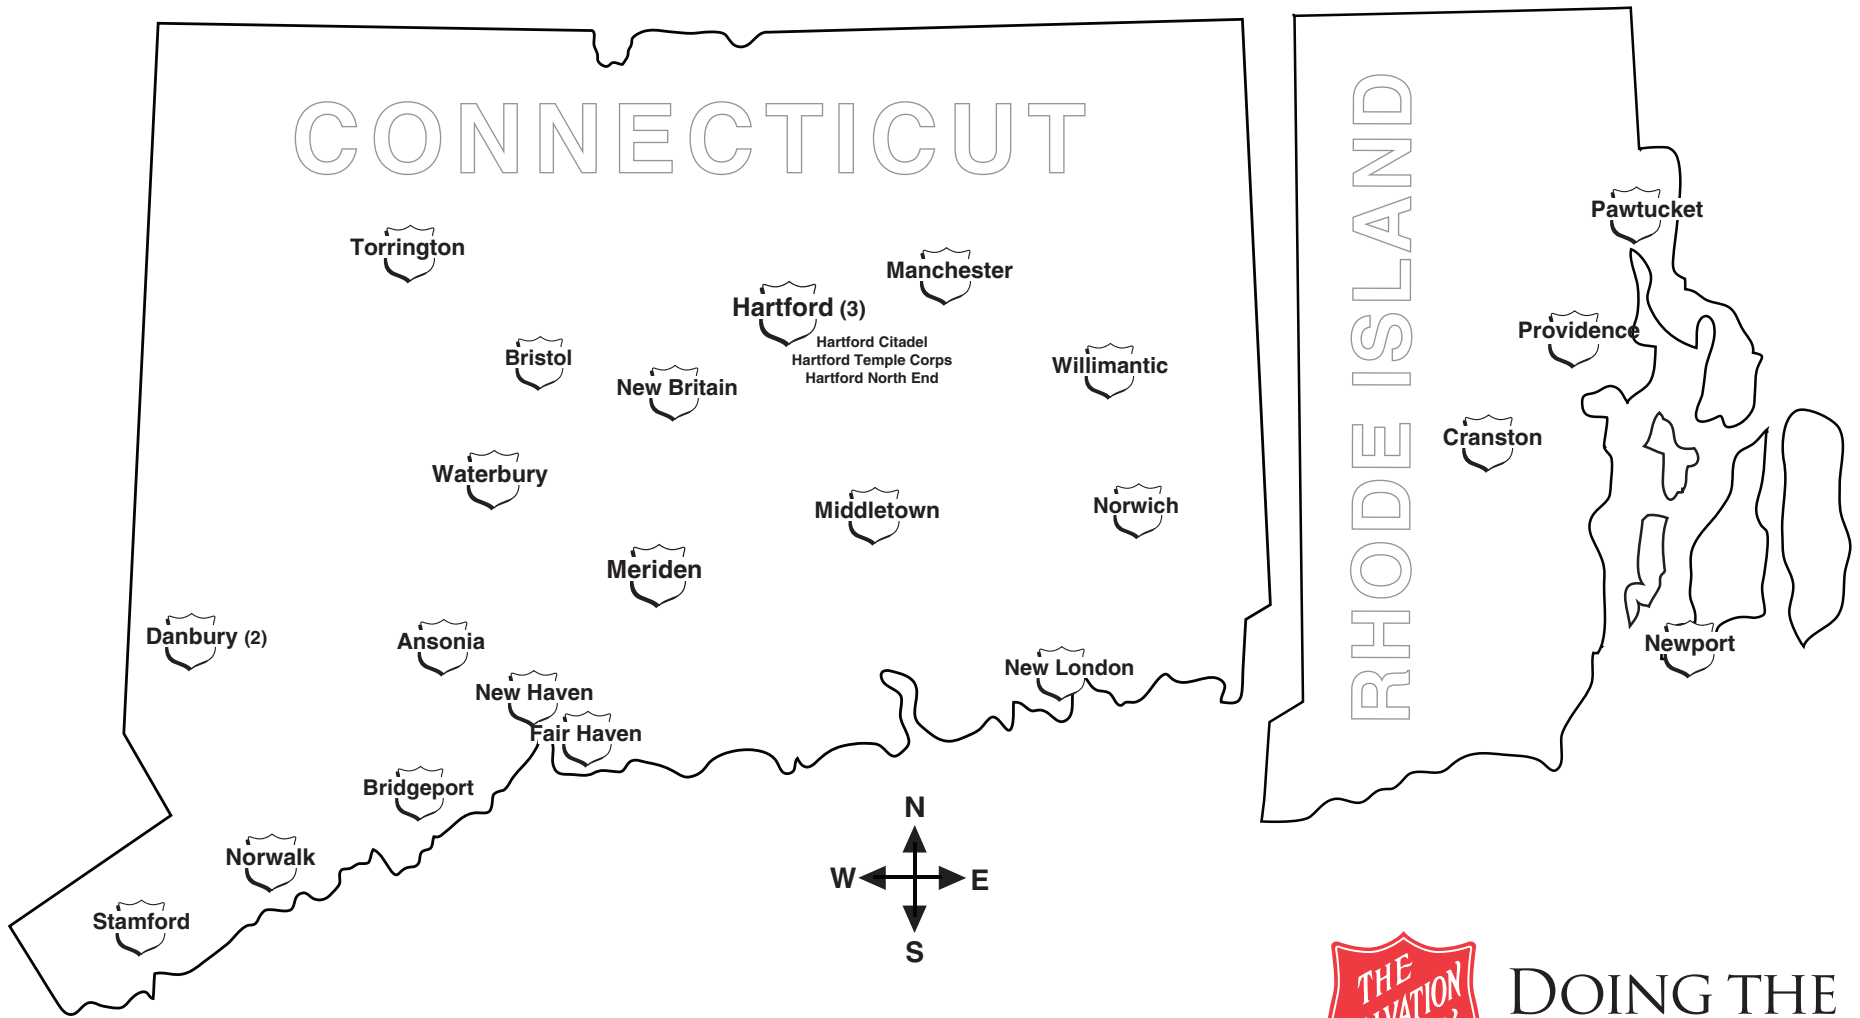

**DOING
THE MOST
GOOD™**

THE SALVATION ARMY

CONNECTICUT & RHODE ISLAND CORPS COMMUNITY CENTERS

SOUTHERN NEW ENGLAND DIVISION

SEE REVERSE FOR ADDRESSES AND CONTACT INFORMATION

DOING THE MOST GOODSM